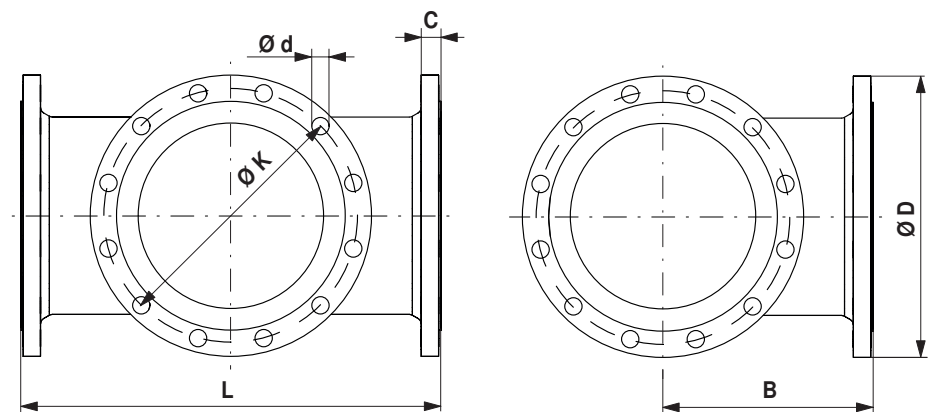

**T-piece for 3-way butterfly valve**

**Type overview**

Type	DN [ ]
ZD7150	150
ZD7200	200
ZD7250	250
ZD7300	300

**Technical data**

<b>Functional data</b>	Media	Cold and warm water, water with glycol up to max. 50% vol.
	Pipe connector	Flange PN 16 according to ISO 7005-2
<b>Materials</b>	Housing	EN-GJS400-15 (GGG 40), matt black finish

**General notes**

**Delivery notes** Mounting screws and washers for mounting the butterfly valves to the T-piece are included in the scope of delivery for ZD7..

**Dimensions / Weight**
**Dimensional drawings**

Type	DN [ ]	L [ mm]	B [ mm]	C [ mm]	D [ mm]	d [ mm]	K [ mm]	Weight [ kg]
ZD7150	150	440	220	26	285	8 x 23	240	37
ZD7200	200	520	260	30	340	12 x 23	295	57
ZD7250	250	600	300	32	400	12 x 28	355	81
ZD7300	300	680	340	32	455	12 x 28	410	106